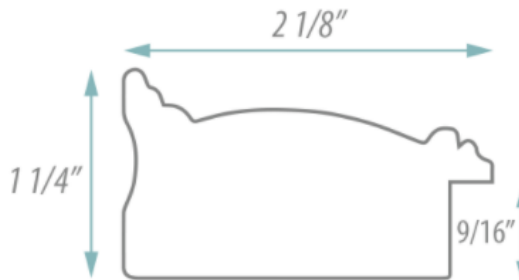

SPECIFICATION SHEET

FRAMED MIRROR

MODEL#: FM 80961-15X40

FRAMED MIRRORS COLLECTION

FEATURES:

- ONE 15X40" HIGH RESOLUTION SILVER PLATE GLASS MIRROR SIZE W/ DECORATIVE FRAME.
- "WALL HUGGER" HANGER FOR MOUNTING INCLUDED.
- STANDARD MOUNTING STYLE IS VERTICAL. FOR HORIZONTAL, PLEASE SPECIFY WHEN ORDERING.
- PACKED IN FOUR WALL (FOLDED DOUBLE WALL) CORRUGATION.
- STYLE: CLASSIC
- COLOR: CHERRY/MAHOGANY
- FINISH: VENEER/ WOOD TONES

MIRROR FINISHES:

- FLAT POLISHED EDGE
- BEVELED EDGE

OVERALL SIZE DIMENSION: 19 1/4" WIDE X 44 1/4" HIGH X 1 1/4" DEEP